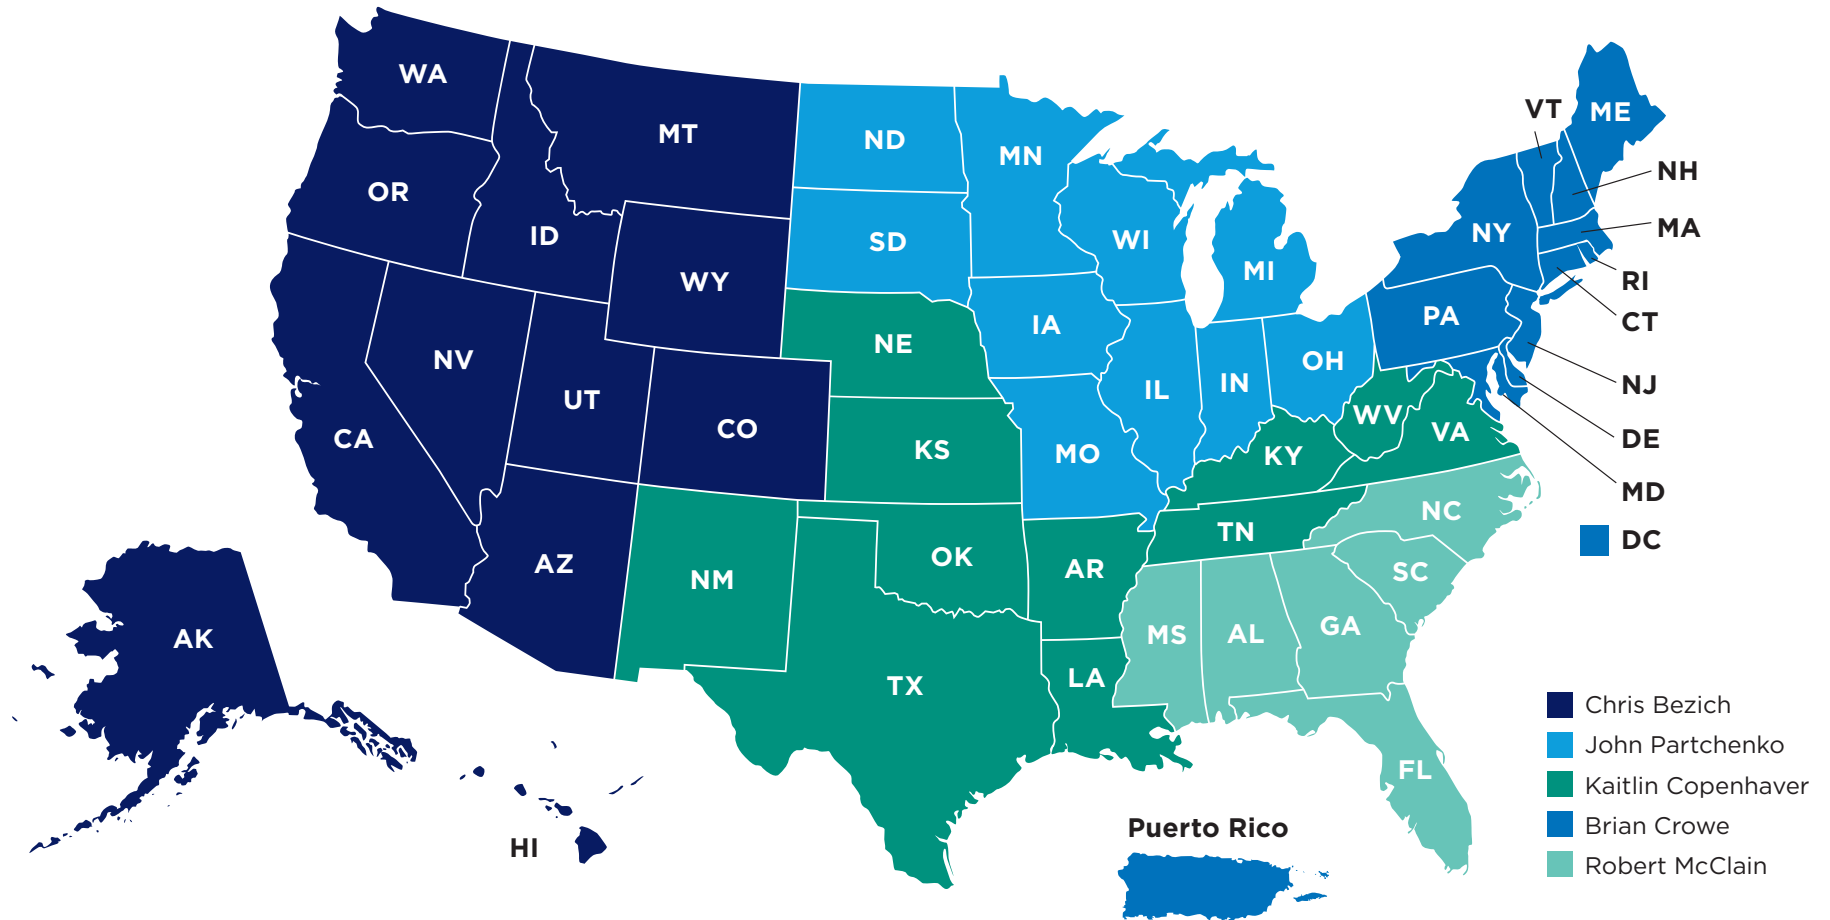

Annexus Distributors Wholesaler Territory Map

For more information, please contact Annexus at (844) 357-6461 or NWsupport@annexus.com

State-specific contact information:

<p> Chris Bezich 602-513-6995 ChrisBezich@annexus.com</p>	<p> John Partchenko 602-527-9239 JohnPartchenko@annexus.com</p>	<p> Kaitlin Copenhaver 602-513-3727 KaitlinCopenhaver@annexus.com</p>	<p> Brian Crowe 602-513-0274 BrianCrowe@annexus.com</p>	<p> Robert McClain 602-513-3446 RobertMcClain@annexus.com</p>
--	---	--	---	--

FOR BROKER DEALER USE ONLY — NOT FOR USE WITH THE PUBLIC

Nationwide and its affiliates are not affiliated with Annexus, Annexus' affiliates or the Independent Distribution Company (IDC) distributing this communication.